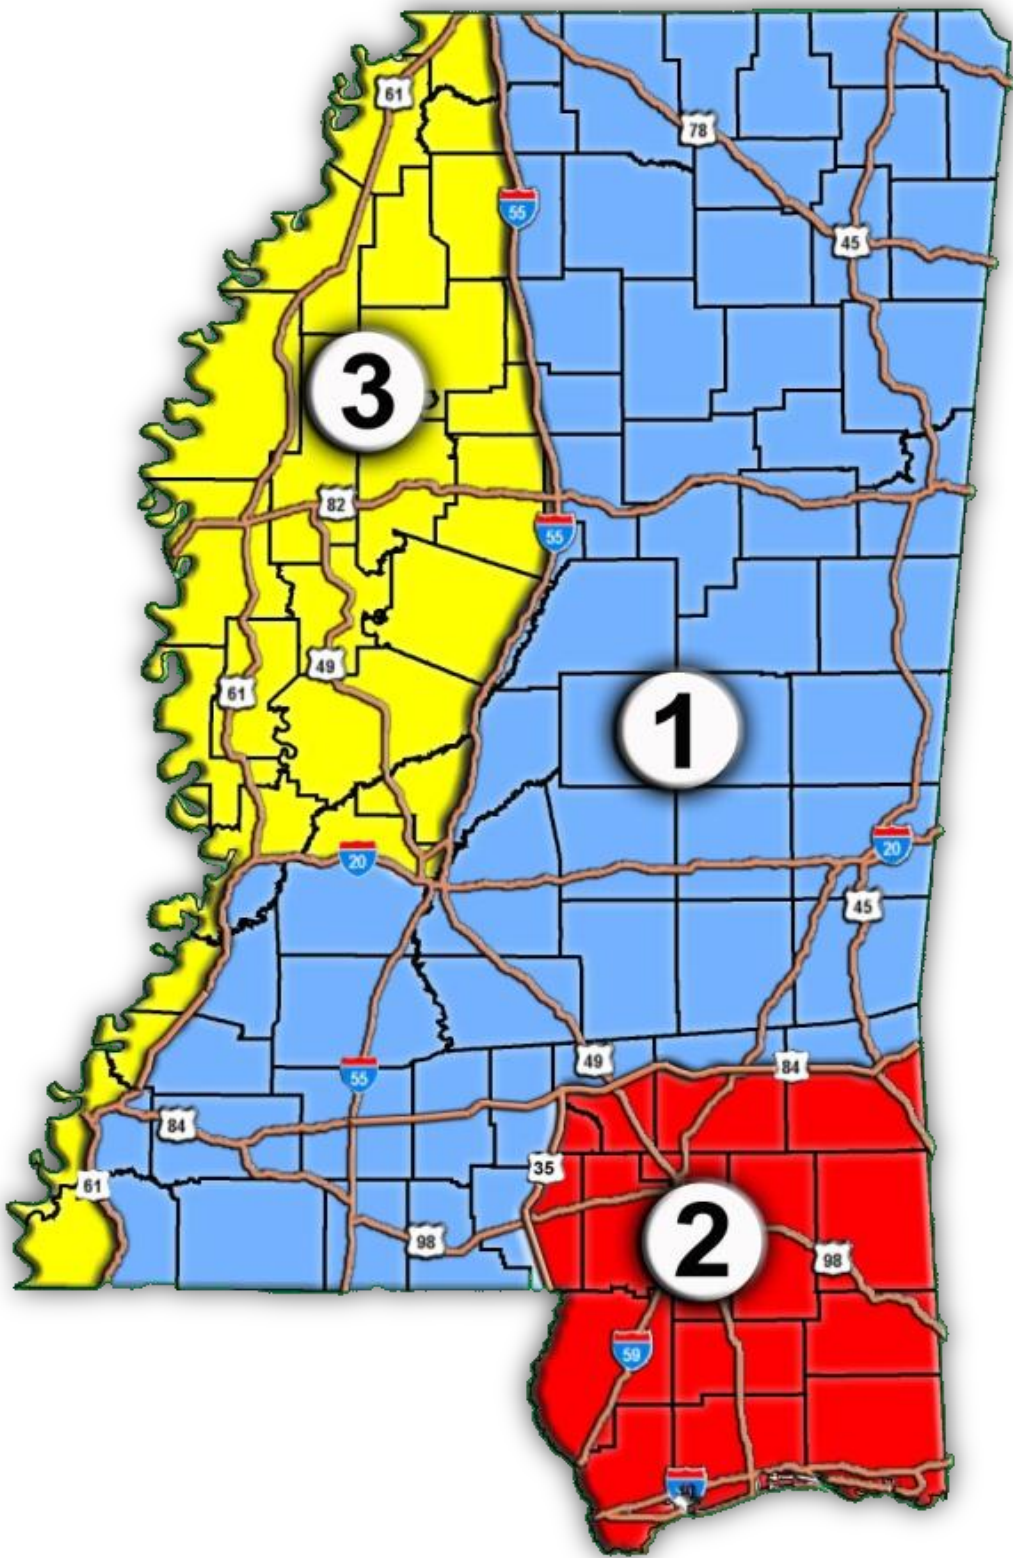

ATTENTION HUNTERS!

NEW DEER MANAGEMENT ZONES

LEGAL BUCKS			
Zone	Inside Spread	OR	Main Beam
1	10"	OR	13"
2	10"	OR	13"
3	12"	OR	15"

Bag Limits

Antlered Buck Deer:

The bag limit on antlered buck deer is one (1) buck per day, not to exceed three (3) per license year. Legal bucks must meet the antler criteria within the appropriate deer management zone. **For youth fifteen (15) years of age and younger hunting on private lands and authorized state and federal lands, all three (3) of the three (3) buck bag limit may be any antlered deer regardless of number of points, inside spread, or beam length.**

Antlerless Deer:

The bag limit on antlerless deer is one (1) per day not to exceed five (5) per license year.